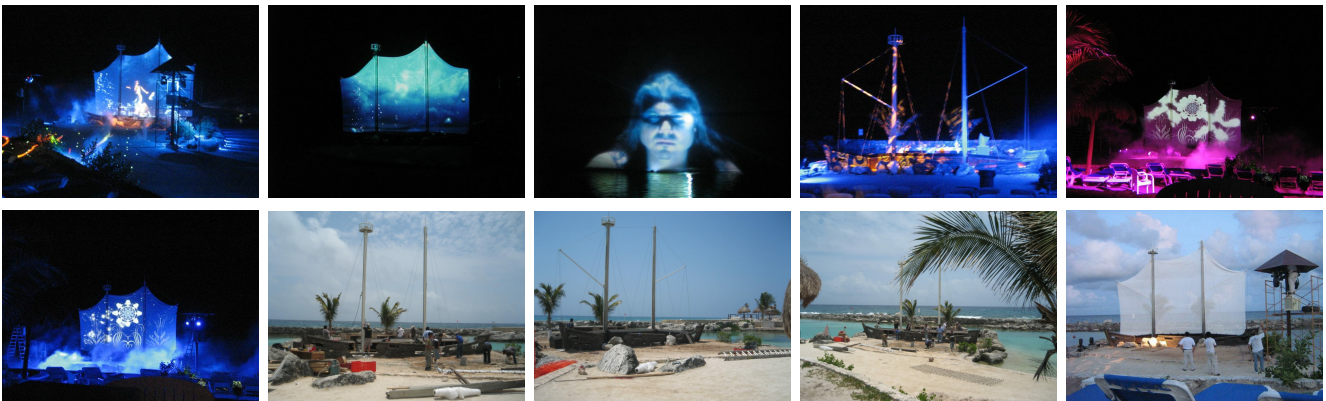

CREATIVITY
+ TECHNOLOGY

SHOW ON THE BEACH

OUTDOOR THEATRE

Aventura Palace

Riviera Maya, Mexico, 2007

The Aventura Palace's romantic atmosphere makes it a choice destination for newlyweds. Many even decide to get married in this magical place, and the Palace management has all the infrastructure in place.

Description

What makes the experience unforgettable is the immersive multimedia installations set up right on the beach. All the technical equipment is concealed within sets that blend in with the natural surroundings, creating unexpected spectacular effects. These include projections on a giant screen and on a water screen, mist generators and other special effects that enhance this high-colour venue.