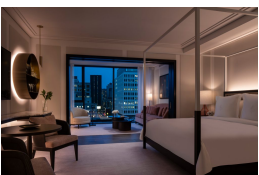

CREATIVITY
+ TECHNOLOGY

ELEGANCE AND INNOVATION

COMPREHENSIVE HIGH-TECH SOLUTIONS

Four Seasons Hotel Montreal

Montreal, Quebec, 2019

The **Four Seasons hotel** in Montreal officially opened for business on October 10, 2019. Featuring 163 guest rooms, 18 private residences and three world-class restaurants, as well as ballrooms, conference rooms, and health and wellness facilities, this iconic building in the heart of downtown Montreal is an upscale destination near some of the most sought-after retail establishments along the city's famed Sainte-Catherine Street.

Description

The use of theme-oriented programming and an astronomical clock was integral to the lighting control system, making it possible to progressively increase lighting levels in the hotel's common areas depending on the time of day, for the ultimate in user-friendliness and comfort.