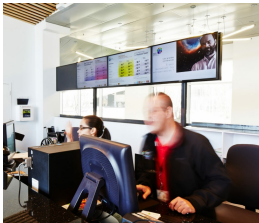

Description

The Rio Tinto Alcan Planetarium boasts state-of-the-art technology. XYZ Cultural Technology is responsible for all the planetarium's public area audio-visual systems.

Mandate

Project management
Technical direction
Audiovisual design
Installation
Programming