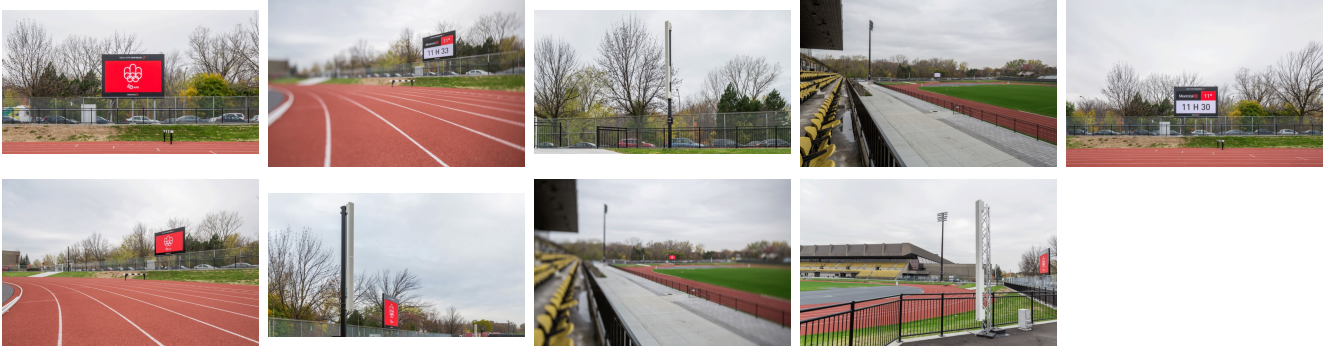

CREATIVITY
+ TECHNOLOGY

CONNECTED SPORTS CENTRES

OUTDOOR DISPLAY AND SPEAKERS

Claude-Robillard Sports Complex

Montreal, Quebec, Canada, 2016

The Claude-Robillard Sports Complex, located in the Ahuntsic-Cartierville borough in northern Montreal, is a multidisciplinary centre designed for the practice of a variety of indoor and outdoor physical activities, as well as to host sporting events. It was built in 1976 for the Montreal Olympic Games and has undergone major renovations since 2008. The sports centre's management called on XYZ Cultural Technology to upgrade the outdoor stadium's digital display and sound system equipment. This well-attended stadium, with its 400-metre track and natural grass soccer field, sometimes hosts the Impact, Montreal's soccer team.

Description

XYZ Cultural Technology installed a permanent outdoor LED screen measuring 5.12 m by 2.88 m with a 10-mm pitch for maximum definition. The screen is connected to a console that can be used to broadcast information such as the time, the weather forecast, the centre's activities, photo-finishes as well as race results. Display maintenance is simplified by access through the front. The display is weather resistant and stands up to harsh Montreal winters.

XYZ also supplied and installed two portable speaker systems and two permanent speaker systems that broadcast sound to the stadium's main stands. At 3.74 m high by 20 cm wide, the permanent speaker systems are powerful but discreet and blend in seamlessly with the surroundings. The signal's coverage is impressive, creating a homogeneous, clear sound over the stands. The signal can be precisely oriented so as to avoid noise pollution beyond the stadium or on the playing field. The athletes can therefore stay focused while the spectators stay informed up to the minute. The permanent speakers are built for four-season outdoor use.