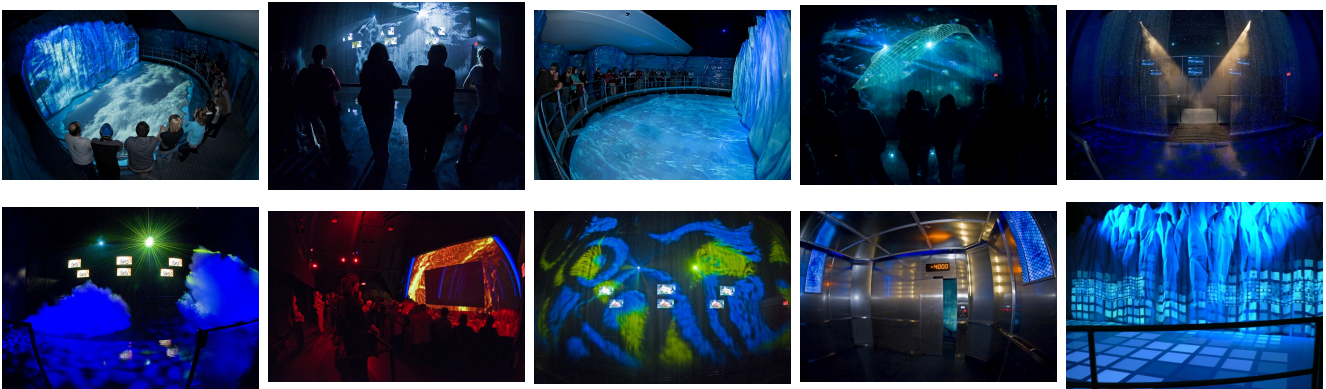

CREATIVITY
+ TECHNOLOGY

JARDIN DES GLACIERS

ENTERTAINMENT MEDIA MIX

Glacier Exploration

Baie-Comeau, Quebec, Canada, 2009

Installed in a former church, the Glacier Exploration installation is defined by a spectacular raceway consisting of multimedia projections and spectacular scenery all divided into different themed areas.

Description

Traveling in time and experiencing the boreal adventure 20,000 years ago, under the ice, is what's offered to visitors of Glacier Exploration!

Through the magic of sound technology, images, light and multimedia, a virtual expedition takes you to the heart of the glacier and climate change theme.