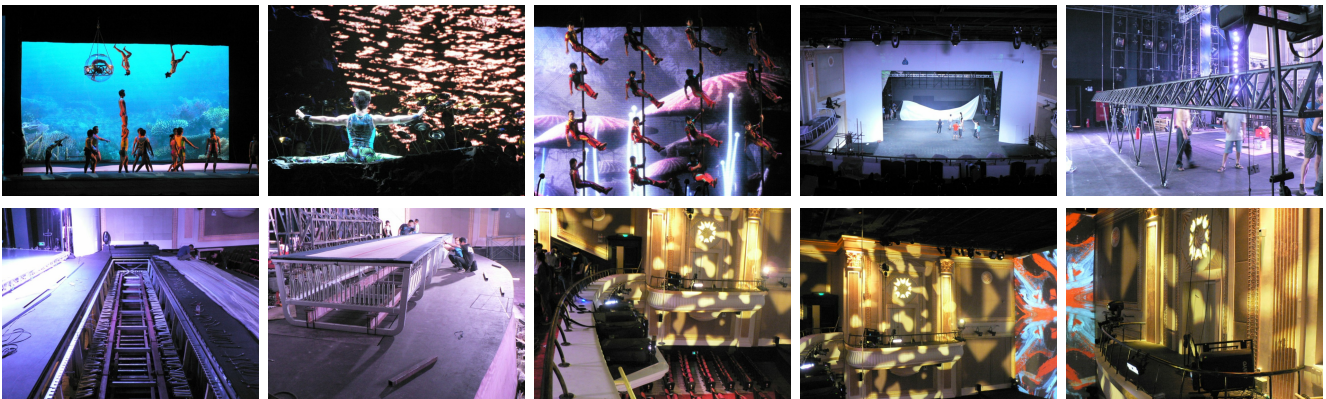

CREATIVITY
+ TECHNOLOGY

KALEIDO

CIRCUS STAGE

Shanghai Circus World

Shanghai, People's Republic of China, 2010

After 5 years and over 1,600 shows, the Shanghai Circus World, with the collaboration of XYZ Cultural Technology, created a second show in a whole new theatre.

Description

Opening at the Dome Theatre on September 27 2010, *Kaleido* is also a 100-minute multimedia show that combines Chinese acrobatics, martial arts, modern dance, singing, extreme sports and many other Chinese elements. *Kaleido* is providing a journey through time and a back-to-the-future adventure.

In one fabulous scene, lights, smoke, mist and a water curtain create a crystal cave and underwater world. A dancing mermaid is ready to leave the water and witness a magnificent future.

Mandate

Audiovisual design, stage design and mechanization
Project management and technical supervision
Installation
Programming and calibration