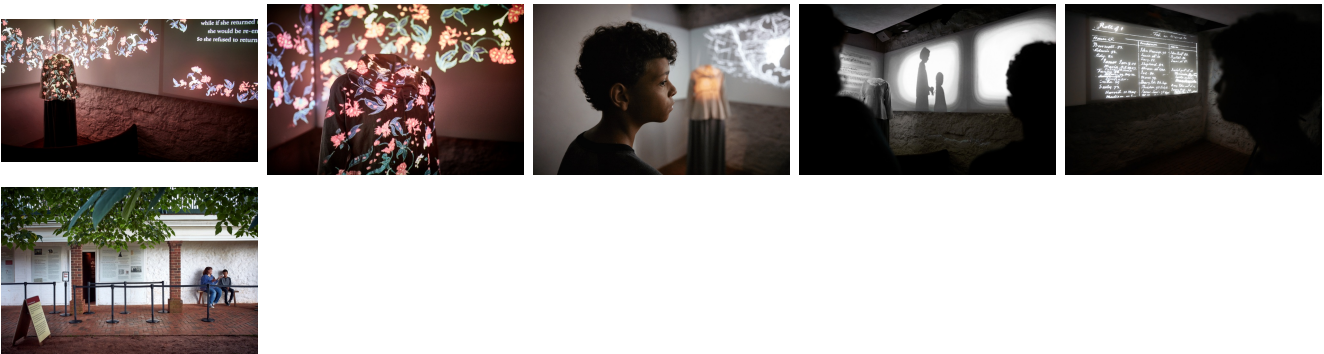

THE WOMAN BEHIND THOMAS JEFFERSON

AUDIOVISUAL INTEGRATION

Sally's Room

Located in Charlottesville, Virginia, Monticello is a designated UNESCO World Heritage Centre. The original plantation was built at the end of the 18th century by Thomas Jefferson, the third president of the United States. In 1996, the Thomas Jefferson Foundation opened the site to the public, giving people the opportunity to visit the historical home, along with the former croplands that surround it and the presidential library.

The south wing of the estate pays tribute to Sally Hemings, one of the most famous African-American women in U.S. history, who was Jefferson's slave and mother to several of his illegitimate children. GSM Project tapped into XYZ's expertise for the audiovisual content presented in what were once Hemings' living quarters. The multimedia installation is designed to be both engaging and educational, focusing on important moments of her life in the exhibit room. Typical articles of clothing are also on display to give visitors a better idea of who she was and what her life was like.