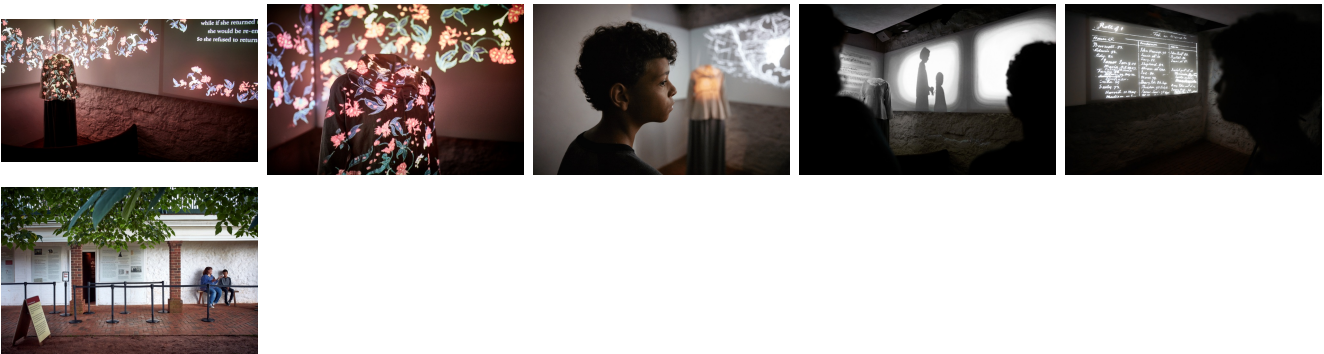

#### Sally's Room

Located in Charlottesville, Virginia, Monticello is a designated UNESCO World Heritage Centre. The original plantation was built at the end of the 18th century by Thomas Jefferson, the third president of the United States. In 1996, the Thomas Jefferson Foundation opened the site to the public, giving people the opportunity to visit the historical home, along with the former croplands that surround it and the presidential library.

The south wing of the estate pays tribute to Sally Hemings, one of the most famous African-American women in U.S. history, who was Jefferson's slave and mother to several of his illegitimate children. GSM Project tapped into XYZ's expertise for the audiovisual content presented in what were once Hemings' living quarters. The multimedia installation is designed to be both engaging and educational, focusing on important moments of her life in the exhibit room. Typical articles of clothing are also on display to give visitors a better idea of who she was and what her life was like.

## Description

The technological integration work was particularly painstaking in that it had to be carried out without damaging this small (190 sq. ft.) windowless room built in the 18th century.

The integration of pared-down, carefully designed audiovisual content into this small space helps visitors get to know Sally Hemings. The projection system using stretched canvases on two of the four walls, along with mapping on the articles of clothing that represent her whisks visitors back in time to experience her story from her point of view. A glowing mannequin only adds to the effect.

A motion detector in the room automatically triggers the audiovisual sequence when someone enters the room. A soundscape playing over ceiling-mounted speakers further enhances the overall ambiance.

XYZ Cultural Technology was also responsible for designing the lighting controls for another room in this heritage site.