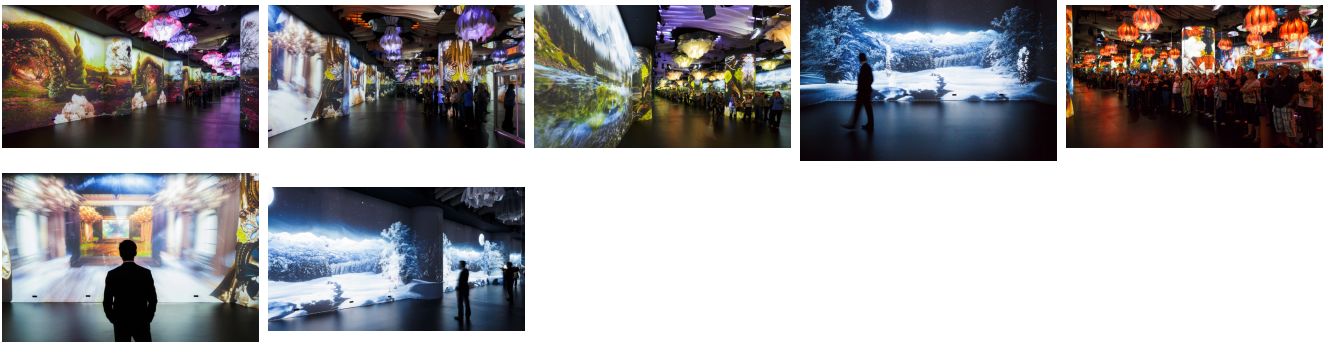

CREATIVITY
+ TECHNOLOGY

THE PALACE OF THE SEASONS

IMMERSIVE EXHIBITION

Grévin Montréal

Montreal, Quebec, 2013

Grévin Museum is located in the historical Eaton Centre building in the heart of downtown Montreal. Compagnie des Alpes retained the services of Moment Factory to create one of the rooms of this museum. Moment Factory's renowned Montreal artists then decided to turn to XYZ for the audiovisual production of the entire project.

Description

In addition to designing and installing all of the required infrastructure for the production of this multimedia installation, XYZ supplied, installed and programmed all of the audiovisual equipment making up this large and spectacular fresco. Mirrors are used ingeniously to vastly increase the size of the room, creating an impression of complete immersion for the visitor.

The Palace of the Seasons is a completely automated immersive work that uses control interfaces designed and produced by XYZ.

Mandate

Technical design
Technical direction
Installation
Programming / Calibration
Equipment