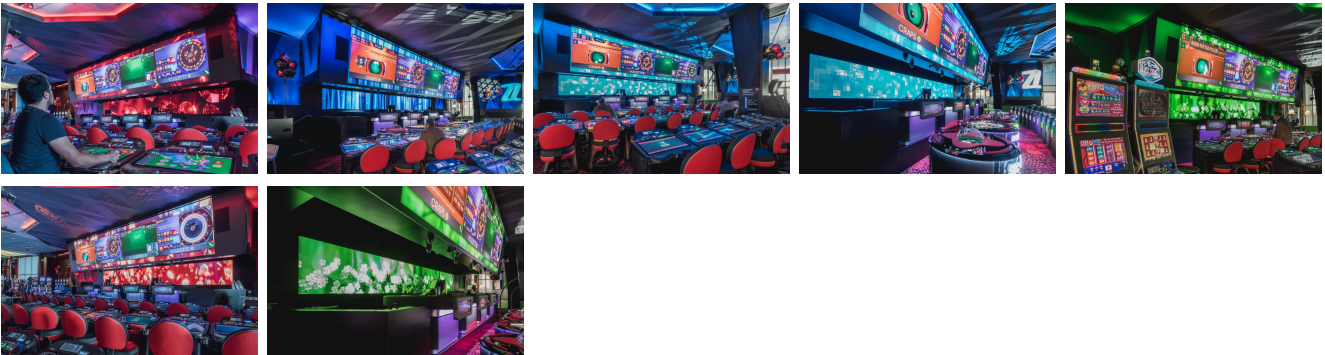

CREATIVITY
+ TECHNOLOGY

THE ZONE 2.0

LED VIDEO WALL

Casino du Lac-Leamy

Gatineau, Quebec, 2017

After 5 years of operation, the interactive game **The Zone** at the Casino du Lac-Leamy needed to be updated. Its video wall, made of state-of-the-art LCDs back in 2013, had reached its useful life and needed to be replaced. The Casino administration again relied on the XYZ team to install a LED video wall and bring its interactive experience to date.

Description

The XYZ team replaced the LCD screens with the latest-generation LED displays with 3.2mm resolution. These, offer unparalleled image quality, brightness and black depth. LED displays have a longer life and offer greater ease of maintenance for Casino employees.

The main challenge of integration was linked to the timeline since it was impossible for the experiment to be out of use for a long time, which would have been a significant financial loss for the Casino. XYZ experts provided tight coordination and worked during closing hours to deliver within the timeframe required at the beginning. Thanks to this updated video wall, the Zone interactive game makes an even stronger impression on visitors to the Casino.