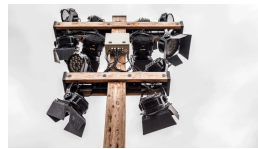

CREATIVITY
+ TECHNOLOGY

LIGHT AND SOUND AT LAHAINA

EXTERIOR SCENIC EQUIPMENT

The Feast at Lele

Lahaina, Hawaii, USA, 2016

The Feast at Lele is a luau, a traditional Hawaiian dinner show held on the beach, that is nearly sold out seven days a week. In order to modernize their offering, the entertainment company's owners decided to upgrade and update their theatre equipment. XYZ Cultural Technology was mandated to design, supply and install an audio-visual system that could withstand the maritime climate. XYZ also programmed the audio content and lighting for the colourful show.

Description

Lahaina's heavenly climate is a challenge for the installation of audio-visual equipment, especially if it is to be permanent. To accommodate a show that runs daily, XYZ designed a sturdy system that can withstand the maritime air, rain and wind.

The lighting consists of 74 Elation Scene lighting fixtures and the sound system relies on 6 Meyer Sound loudspeakers.

Mandate

Audiovisual system design
Equipment
Programming and calibration
Technical direction
Integration