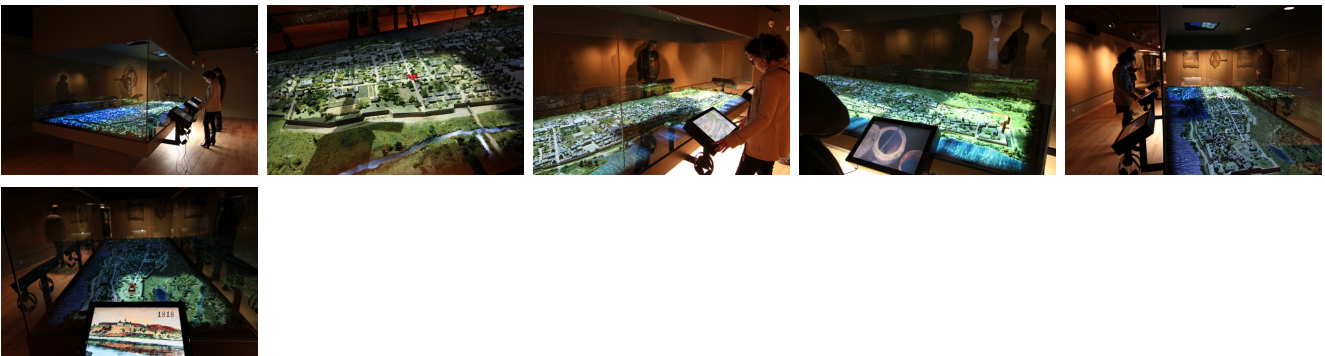

CREATIVITY
+ TECHNOLOGY

FORTIFIED CITY OF MONTREAL

INTERACTIVE MODEL

Stewart Museum

Montreal, Quebec, Canada, 2011

As part of its *History and Memory* exhibit, the Stewart Museum displays a model of the fortified city of Montreal that engages the viewer in a unique interactive experience.

Description

The model, completely restored in 2011, now uses technology to combine historical interpretation with illustrations from the Museum's collections. With this restored model, visitors can literally "touch" history.

Various layers of video content bring this installation to life, creating a fun and dynamic experience.

Mandate

Audiovisual design, set design
and lighting
Project management and
technical direction
Installation
Programming and calibration