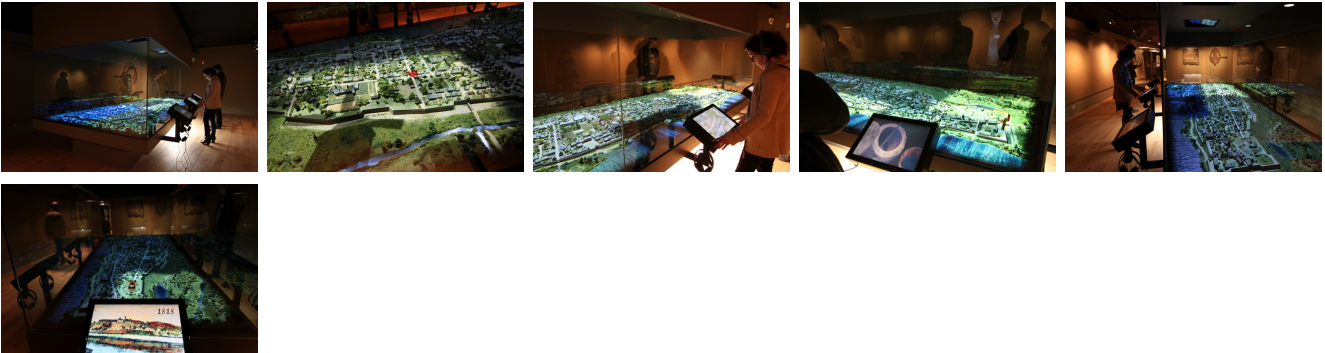

CREATIVITY
+ TECHNOLOGY

FORTIFIED CITY OF MONTREAL

INTERACTIVE MODEL

Stewart Museum

Montreal, Quebec, Canada, 2011

As part of its *History and Memory* exhibit, the Stewart Museum displays a model of the fortified city of Montreal that engages the viewer in a unique interactive experience.

Description

The model, completely restored in 2011, now uses technology to combine historical interpretation with illustrations from the Museum's collections. With this restored model, visitors can literally "touch" history.

Various layers of video content bring this installation to life, creating a fun and dynamic experience.

Mandate

Audiovisual design, set design
and lighting
Project management and
technical direction
Installation
Programming and calibration