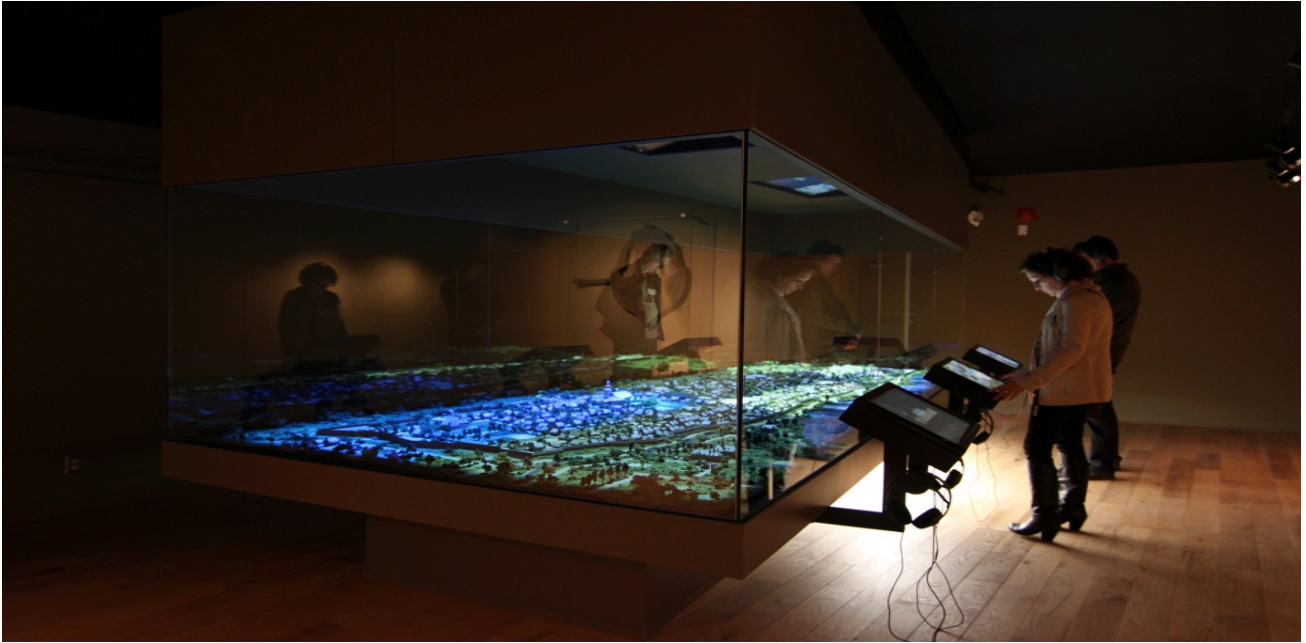

CREATIVITY
+ TECHNOLOGY

FORTIFIED CITY OF MONTREAL

INTERACTIVE MODEL

Stewart Museum

Montreal, Quebec, Canada, 2011

As part of its *History and Memory* exhibit, the Stewart Museum displays a model of the fortified city of Montreal that engages the viewer in a unique interactive experience.

Description

The model, completely restored in 2011, now uses technology to combine historical interpretation with illustrations from the Museum's collections. With this restored model, visitors can literally "touch" history.

Various layers of video content bring this installation to life, creating a fun and dynamic experience.

Mandate

Audiovisual design, set design
and lighting
Project management and
technical direction
Installation
Programming and calibration