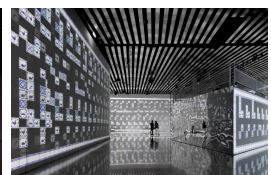

## MUSEO INTERNACIONAL DEL BARROCO

TEMPORARY EXHIBITION HALL

### Museo Internacional del Barroco

The **Museo Internacional del Barroco**, located in Puebla, Mexico, and inaugurated in 2016, was designed by renowned Japanese architect Toyo Ito. Aiming to create exhibitions enhanced by interactive museography, the museum called upon XYZ Technologies to contribute to the video projection aspect.

## Description

The XYZ team, already based in Mexico, seized this opportunity to collaborate with the museum in this ambitious project aimed at bringing new immersive rooms to life. Thirty-one Panasonic projectors were provided to create multiple large-format projections, making this place a must-see in the Mexico region.