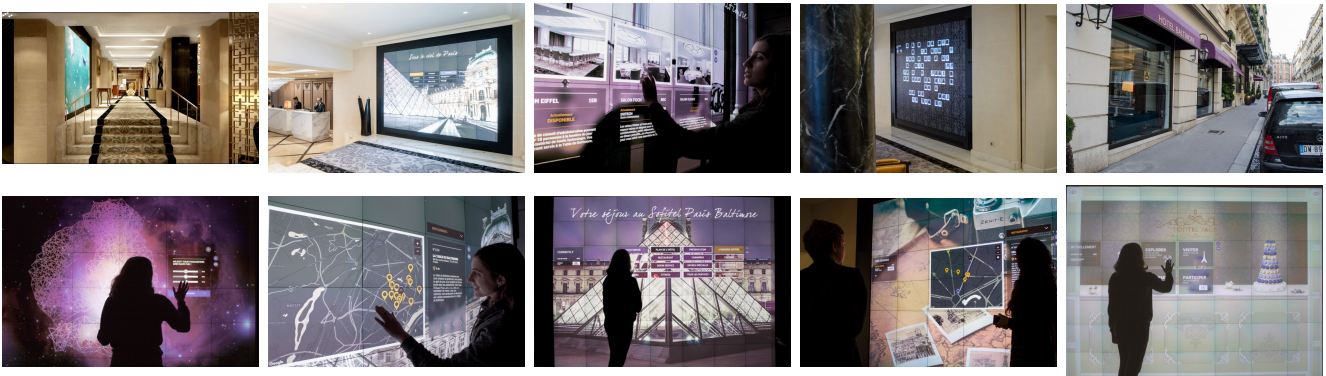

CREATIVITY
+ TECHNOLOGY

TOM THE WELCOME WALL

INTERACTIVE VIDEO WALL

Sofitel Baltimore Paris Hotel

Paris, France, 2017

The Sofitel Paris Baltimore Hotel is located in one of the most picturesque parts of the City of Lights, near the Eiffel Tower, the Arc de Triomphe and the Champs-Élysées. This converted 19th-century townhouse has been a popular destination for close to 100 years and retains its typically Parisian charm. In an effort to make their guests' stay even more memorable, the owners of the luxury hotel called upon our partners at Float4 to custom-develop an interactive "Welcome Wall" known as Tom to serve as a virtual guide for visiting the city. XYZ's expertise was essential in creating an audiovisual installation that blended seamlessly into the historical architecture.

Photo credit: Float4

Description

Designed by Float4, Tom connects with guests at a personal level and provides them with a uniquely engaging experience. Featuring interactive content that reflects the hotel's brand and core values, the system is decorative, informative and loads of fun! Visitors can use Tom to take selfies or create their own artwork and instantly share it all with friends and family. The interactive application provides dynamic access to information on what to do and what to see in Paris. Tom is also a go-to resource for the latest headlines, sports scores and hotel-related updates. In short order, the Welcome Wall has become an invaluable tool for guests and staff alike.

The experts at XYZ designed and installed the touchscreen system and created a tailor-made frame to conceal the corresponding technology, which includes two cameras and an audio system. A virtually invisible motion sensor was also incorporated into the front of the wall. The XYZ team configured all of the technological components of the system to allow Float4's RealMotion™ platform to deliver high-quality, attention-getting results.