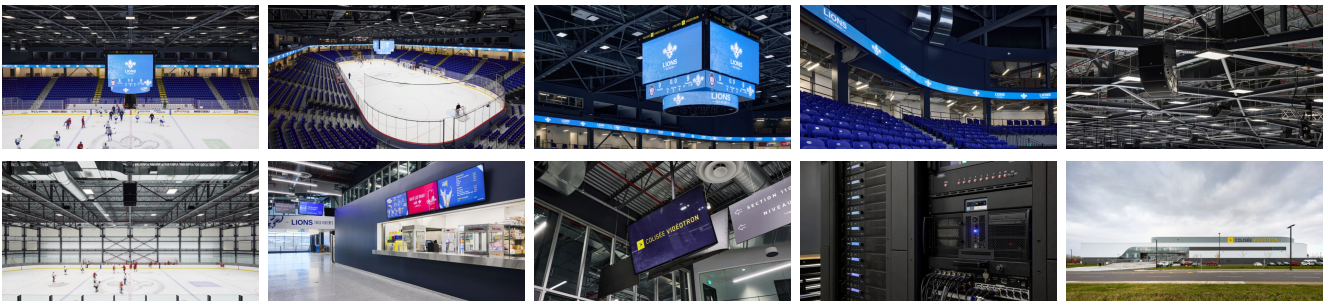

With a total surface area of approximately 9,700 m², **the Colisée** includes 18 executive boxes, two VIP rooms, several multi-purpose rooms and two ice rinks, the largest of which has over 4,300 seats. In addition to its new space and large capacity, the new District 55 Coliseum has provided the City with adequate infrastructure to facilitate the practice of ice sports and to obtain the necessary equipment to host provincial and national level competitions. The XYZ Technologies team was mandated by the City of Trois-Rivières to design, supply, install and implement the entire stage system for the new building.

Description

Our experienced technicians have installed scoreboards as well as a complete turnkey scenic system for the two ice rinks of the arena. In the main area, executive boxes and common spaces were equipped with high-performance televisions and speakers to ensure the best possible viewing experience. A 236-metre LED screen integrated above the bleachers surrounds the arena and comes to life during sports games and special events.

Perched in the center of the main ice rink, a high-resolution scoreboard worthy of the largest arenas in Quebec enhances the fans' experience. A unique feat of engineering, this four-sided scoreboard is composed of three retractable and telescopic elements and constitutes one of the most spectacular and dynamic additions to the new Coliseum. An audiovisual control and distribution system installed in the main arena's control room operates the screens and LED video display.