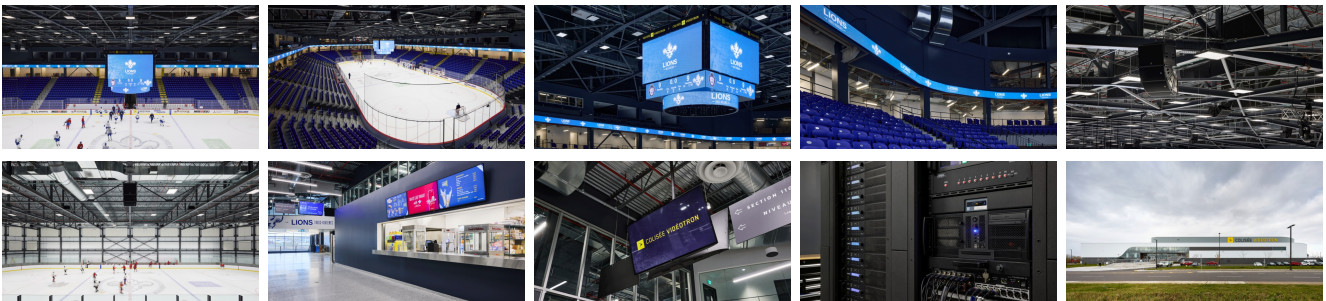

### Colisée Vidéotron de Trois-Rivières

Trois-Rivières, Quebec, Canada, 2021

To facilitate the practice of ice sports and promote the well-being and health of its population, the City of Trois-Rivières has invested in the development of a new multifunctional and energy-efficient Arena that will contribute to making Trois-Rivières a destination of choice for hosting various sports and cultural events. The construction of the Amphitheatre was part of a strategic urban vision focused on cultural, economic, social and environmental deployment.

With a total surface area of approximately 9,700 m<sup>2</sup>, **the Colisée** includes 18 executive boxes, two VIP rooms, several multi-purpose rooms and two ice rinks, the largest of which has over 4,300 seats. In addition to its new space and large capacity, the new District 55 Coliseum has provided the City with adequate infrastructure to facilitate the practice of ice sports and to obtain the necessary equipment to host provincial and national level competitions. The XYZ Technologies team was mandated by the City of Trois-Rivières to design, supply, install and implement the entire stage system for the new building.

## Description

Our experienced technicians have installed scoreboards as well as a complete turnkey scenic system for the two ice rinks of the arena. In the main area, executive boxes and common spaces were equipped with high-performance televisions and speakers to ensure the best possible viewing experience. A 236-metre LED screen integrated above the bleachers surrounds the arena and comes to life during sports games and special events.