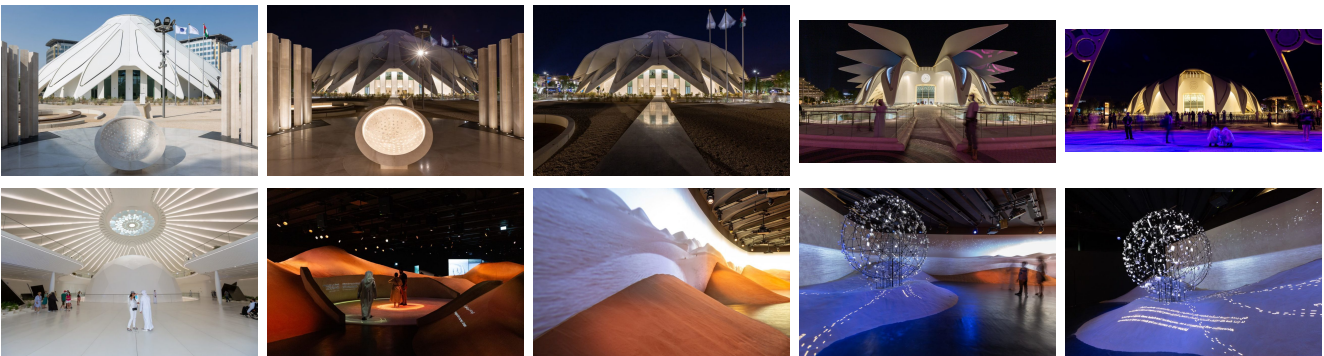

## UAE PAVILLON

ARCHITECTURAL AND EXHIBIT LIGHTING

### Universal Expo Dubai

Dubai, UAE, 2021

XYZ Technologies is deeply honored and proud to successfully illuminate the iconic UAE pavilion at EXPO 2020 Dubai. The UAE Pavilion is a three-story high falcon-shaped structure with numerous exhibition areas, an auditorium, and VIP lounges, totaling 15,064 sqm (over 161,000 square feet). To meet the design requirements, XYZ Technologies has unhesitatingly gone to extra mile, and our specialists worked tirelessly to seamlessly deliver this iconic project of national and global significance.

XYZ Technologies was responsible for providing a complete creative and technical turnkey solution for the Exhibition & Landscape Lighting . Working on such a challenging and unique project required in-depth research and development, fabrication, teamwork, and bold creative direction. Wanting to take the design from concept to execution, we invested our time working with the architects, engineers and designers to refine and perfect the system throughout the entire installation. This investment has been worth every moment!